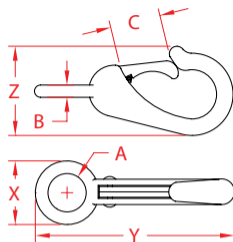

# FIXED EYE SNAP

## 316 STAINLESS STEEL

Import

Precision  
Cast

ITEM	A (size)	B	C	X (height)	Y (length)	Z (width)	WLL (lb)	WT (lb)	PACKAGING TYPE	EACH (qty)	INNER (qty)	CARTON (qty)	UPC
S0175-0000	3/8"	0.15"	0.22"	0.71"	2.09"	0.88"	100	0.05	POLYBAG	1	50	800	791506035824
S0175-0001	5/8"	0.19"	0.37"	0.99"	2.71"	1.24"	200	0.10	POLYBAG	1	25	400	791506010081
S0175-0002	3/4"	0.20"	0.50"	1.08"	3.20"	1.37"	250	0.13	POLYBAG	1	10	300	791506035848
S0175-0003	7/8"	0.28"	0.60"	1.27"	3.80"	1.78"	300	0.24	POLYBAG	1	10	100	791506035862

**NOTE:**  
**ALL DIMENSIONS ARE NOMINAL (+/- 3%) AND ARE SUBJECT TO CHANGE WITHOUT NOTICE.**